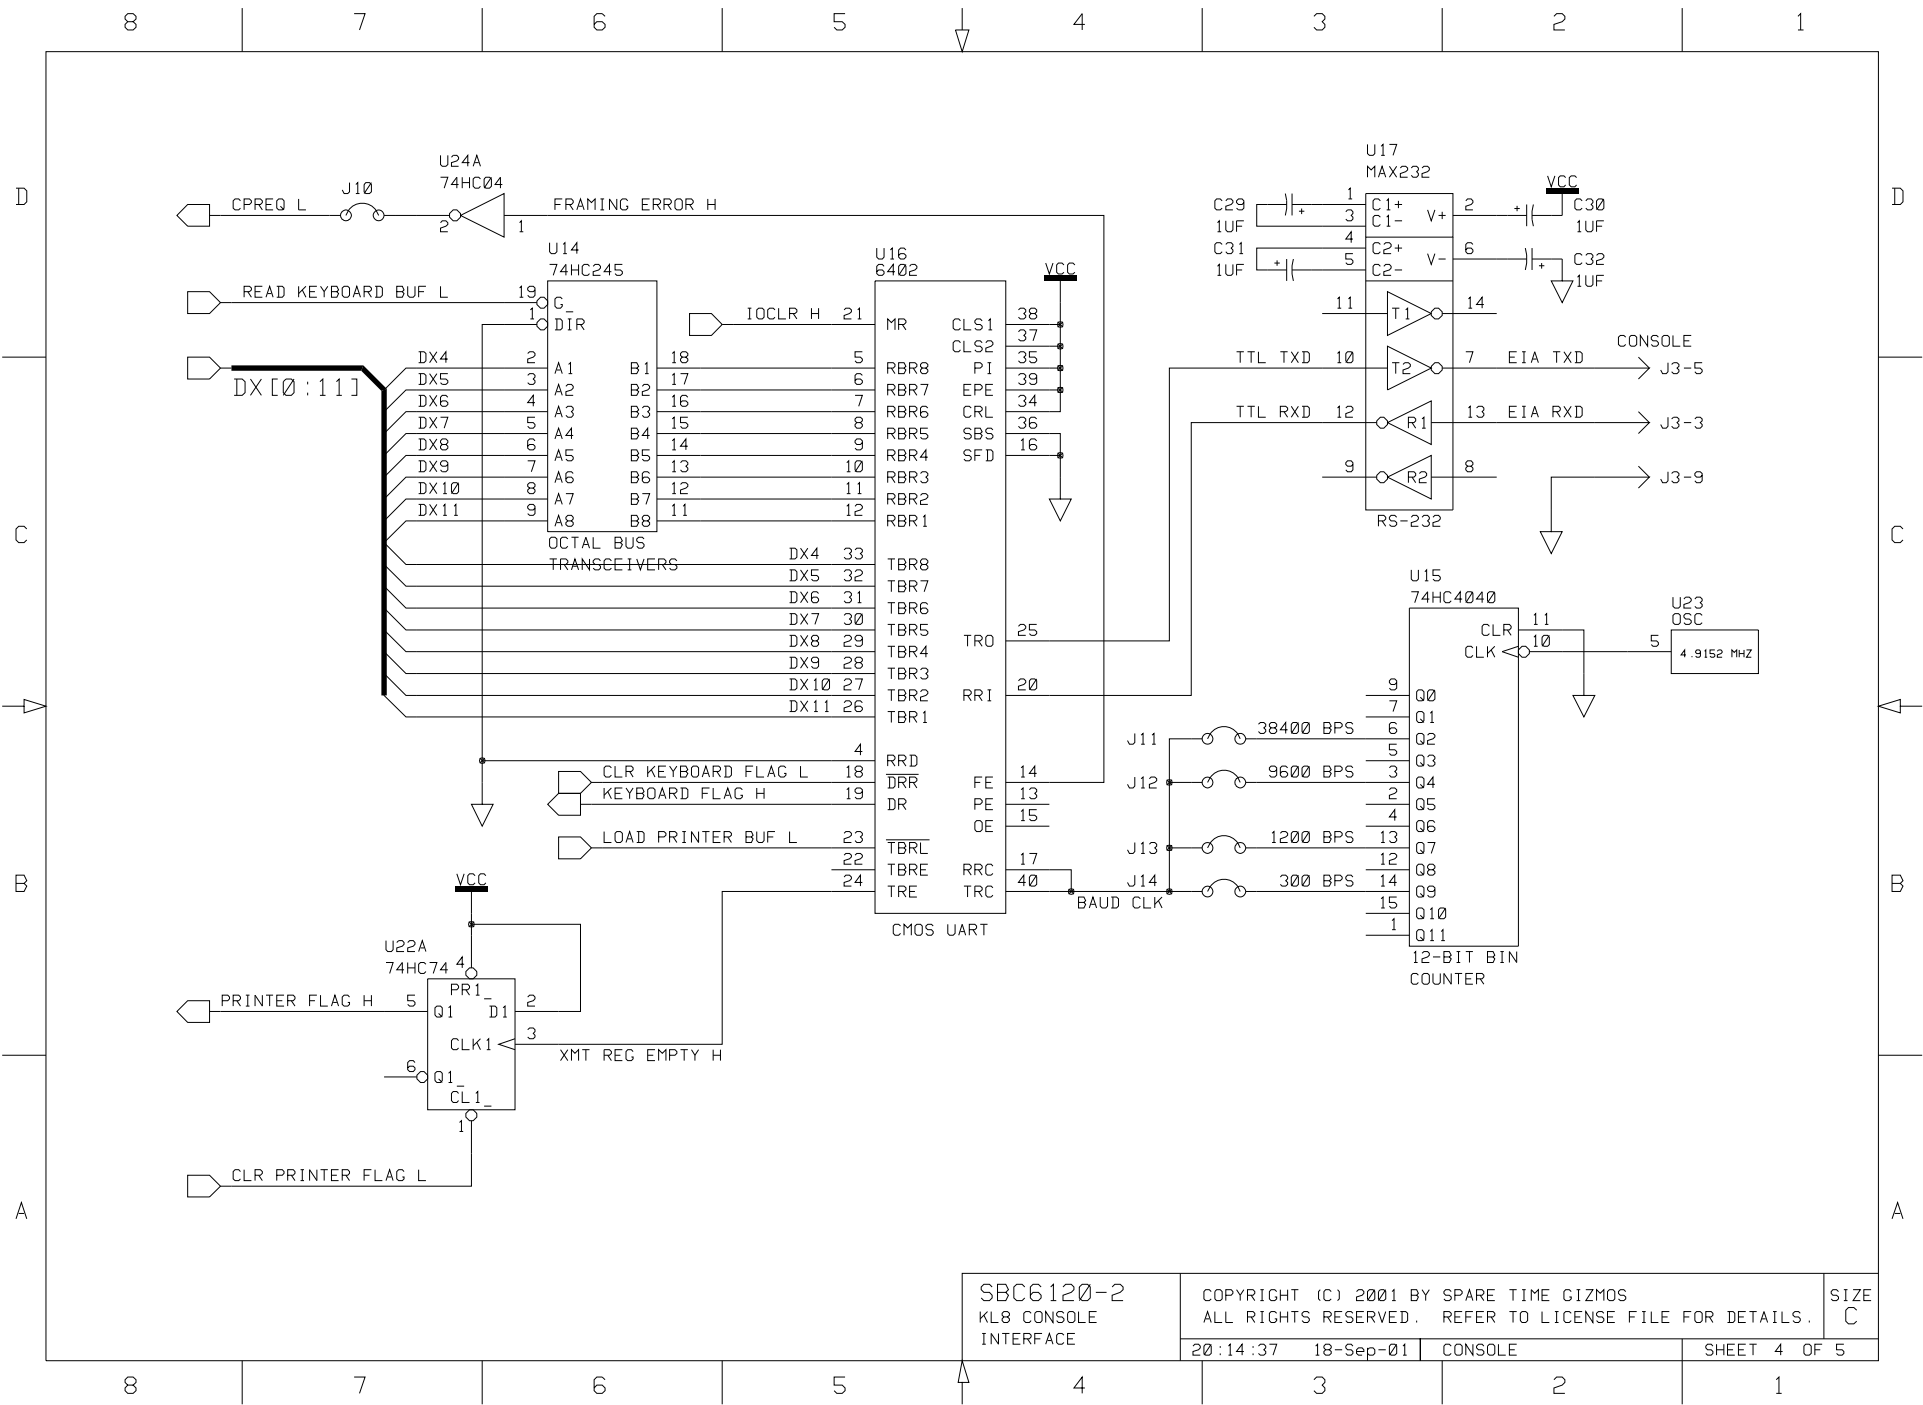

SBC6120-2
MEMORY

COPYRIGHT (C) 2001 BY SPARE TIME GIZMOS
ALL RIGHTS RESERVED. REFER TO LICENSE FILE FOR DETAILS.

SIZE
C

SBC6120-2
 KL8 CONSOLE
 INTERFACE

COPYRIGHT (C) 2001 BY SPARE TIME GIZMOS
 ALL RIGHTS RESERVED. REFER TO LICENSE FILE FOR DETAILS.

SIZE
 C

20:14:37 18-Sep-01 CONSOLE SHEET 4 OF 5