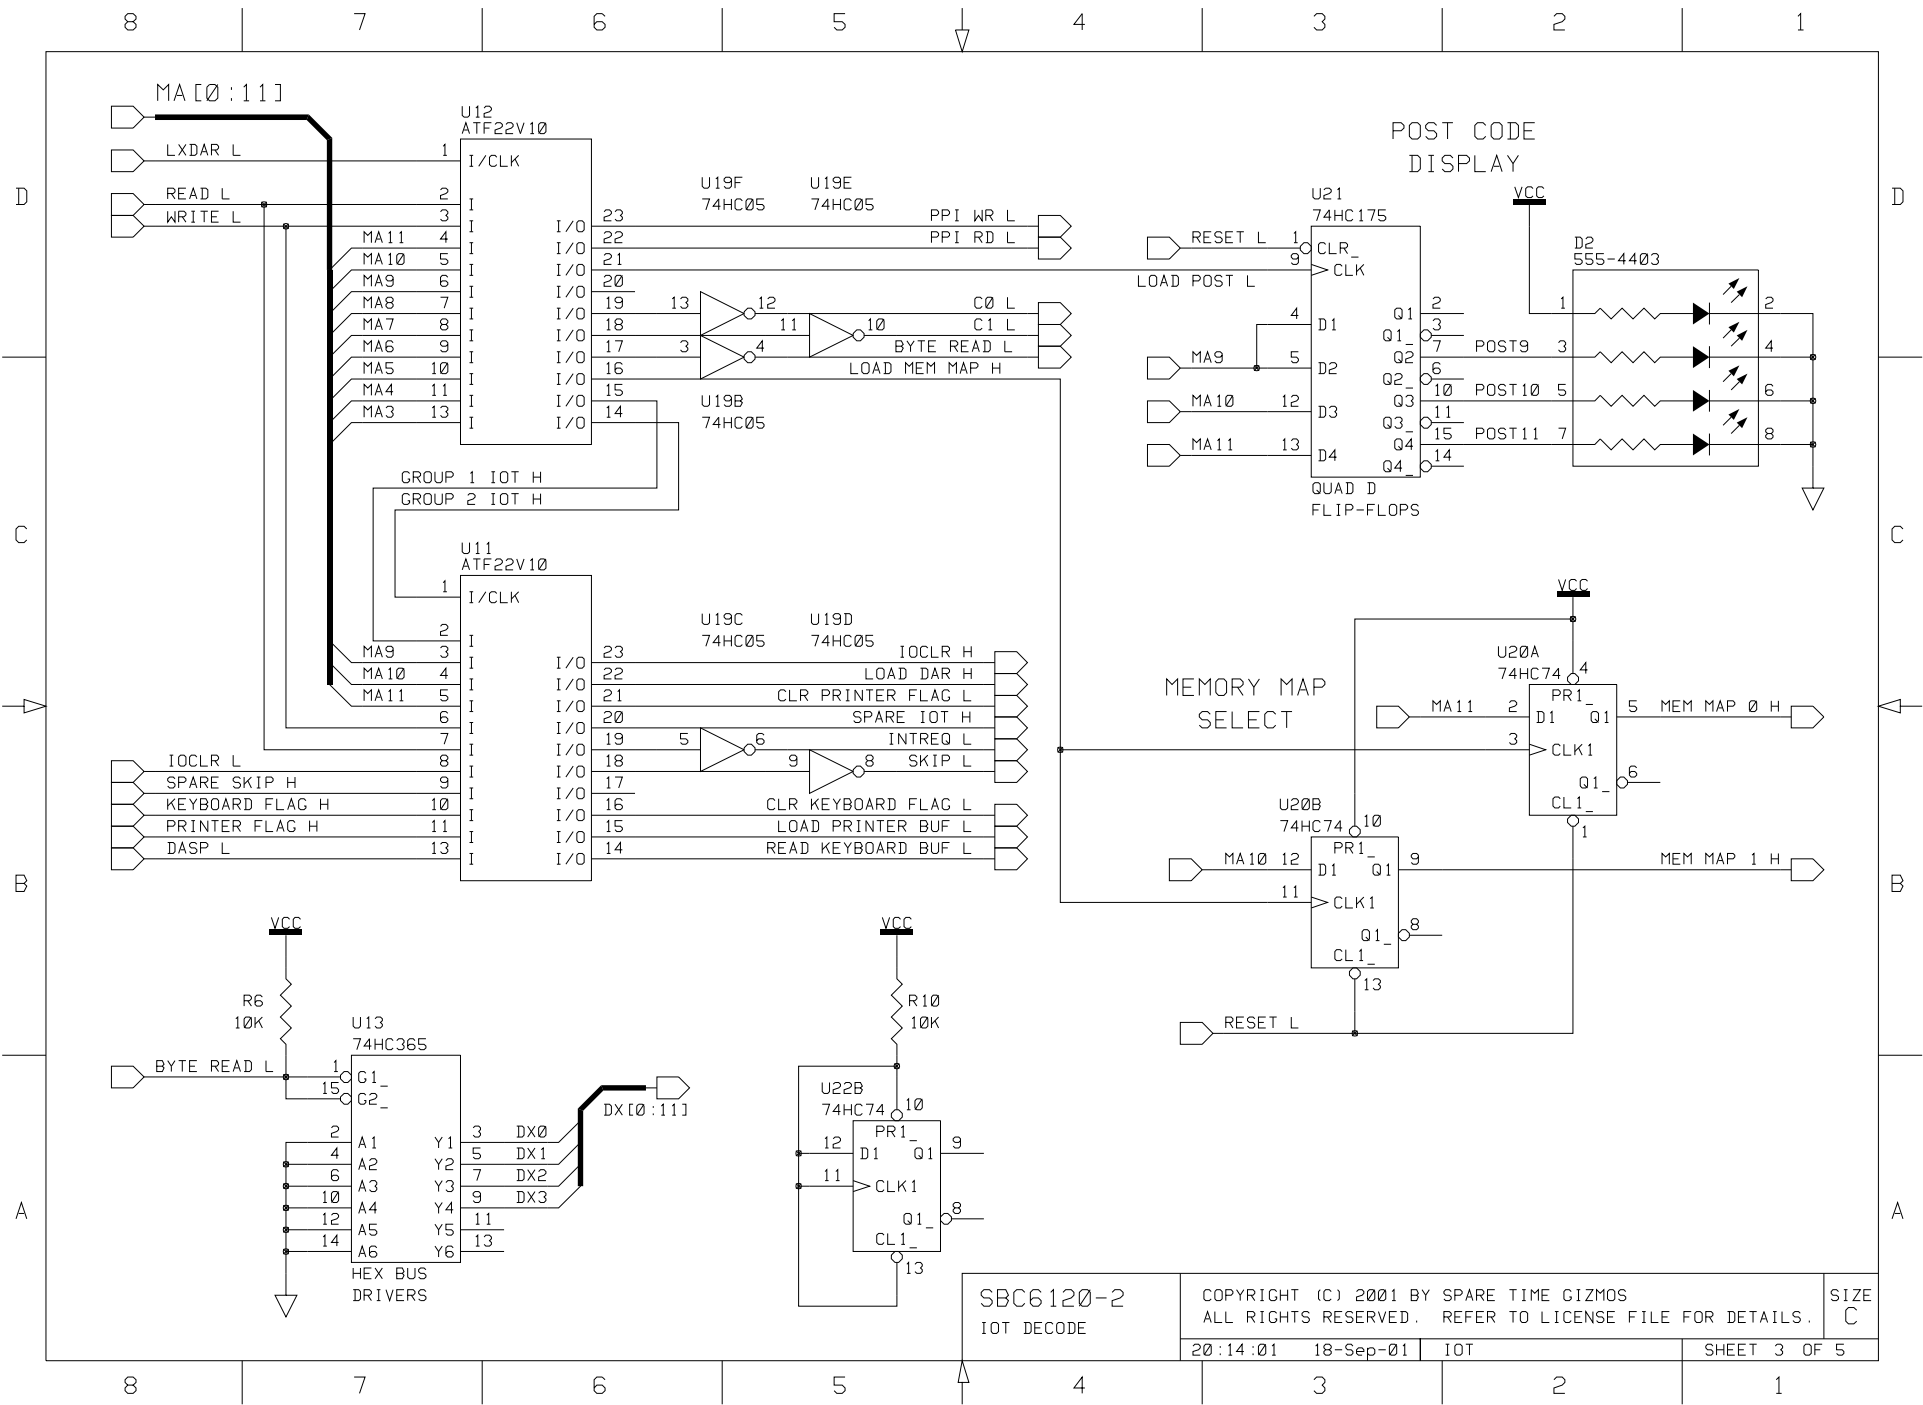

SBC6120-2
MEMORY

COPYRIGHT (C) 2001 BY SPARE TIME GIZMOS
ALL RIGHTS RESERVED. REFER TO LICENSE FILE FOR DETAILS.

SIZE
C

SBC6120-2
 KL8 CONSOLE
 INTERFACE

COPYRIGHT (C) 2001 BY SPARE TIME GIZMOS
 ALL RIGHTS RESERVED. REFER TO LICENSE FILE FOR DETAILS.

SIZE
 C

20:14:37 18-Sep-01 CONSOLE SHEET 4 OF 5