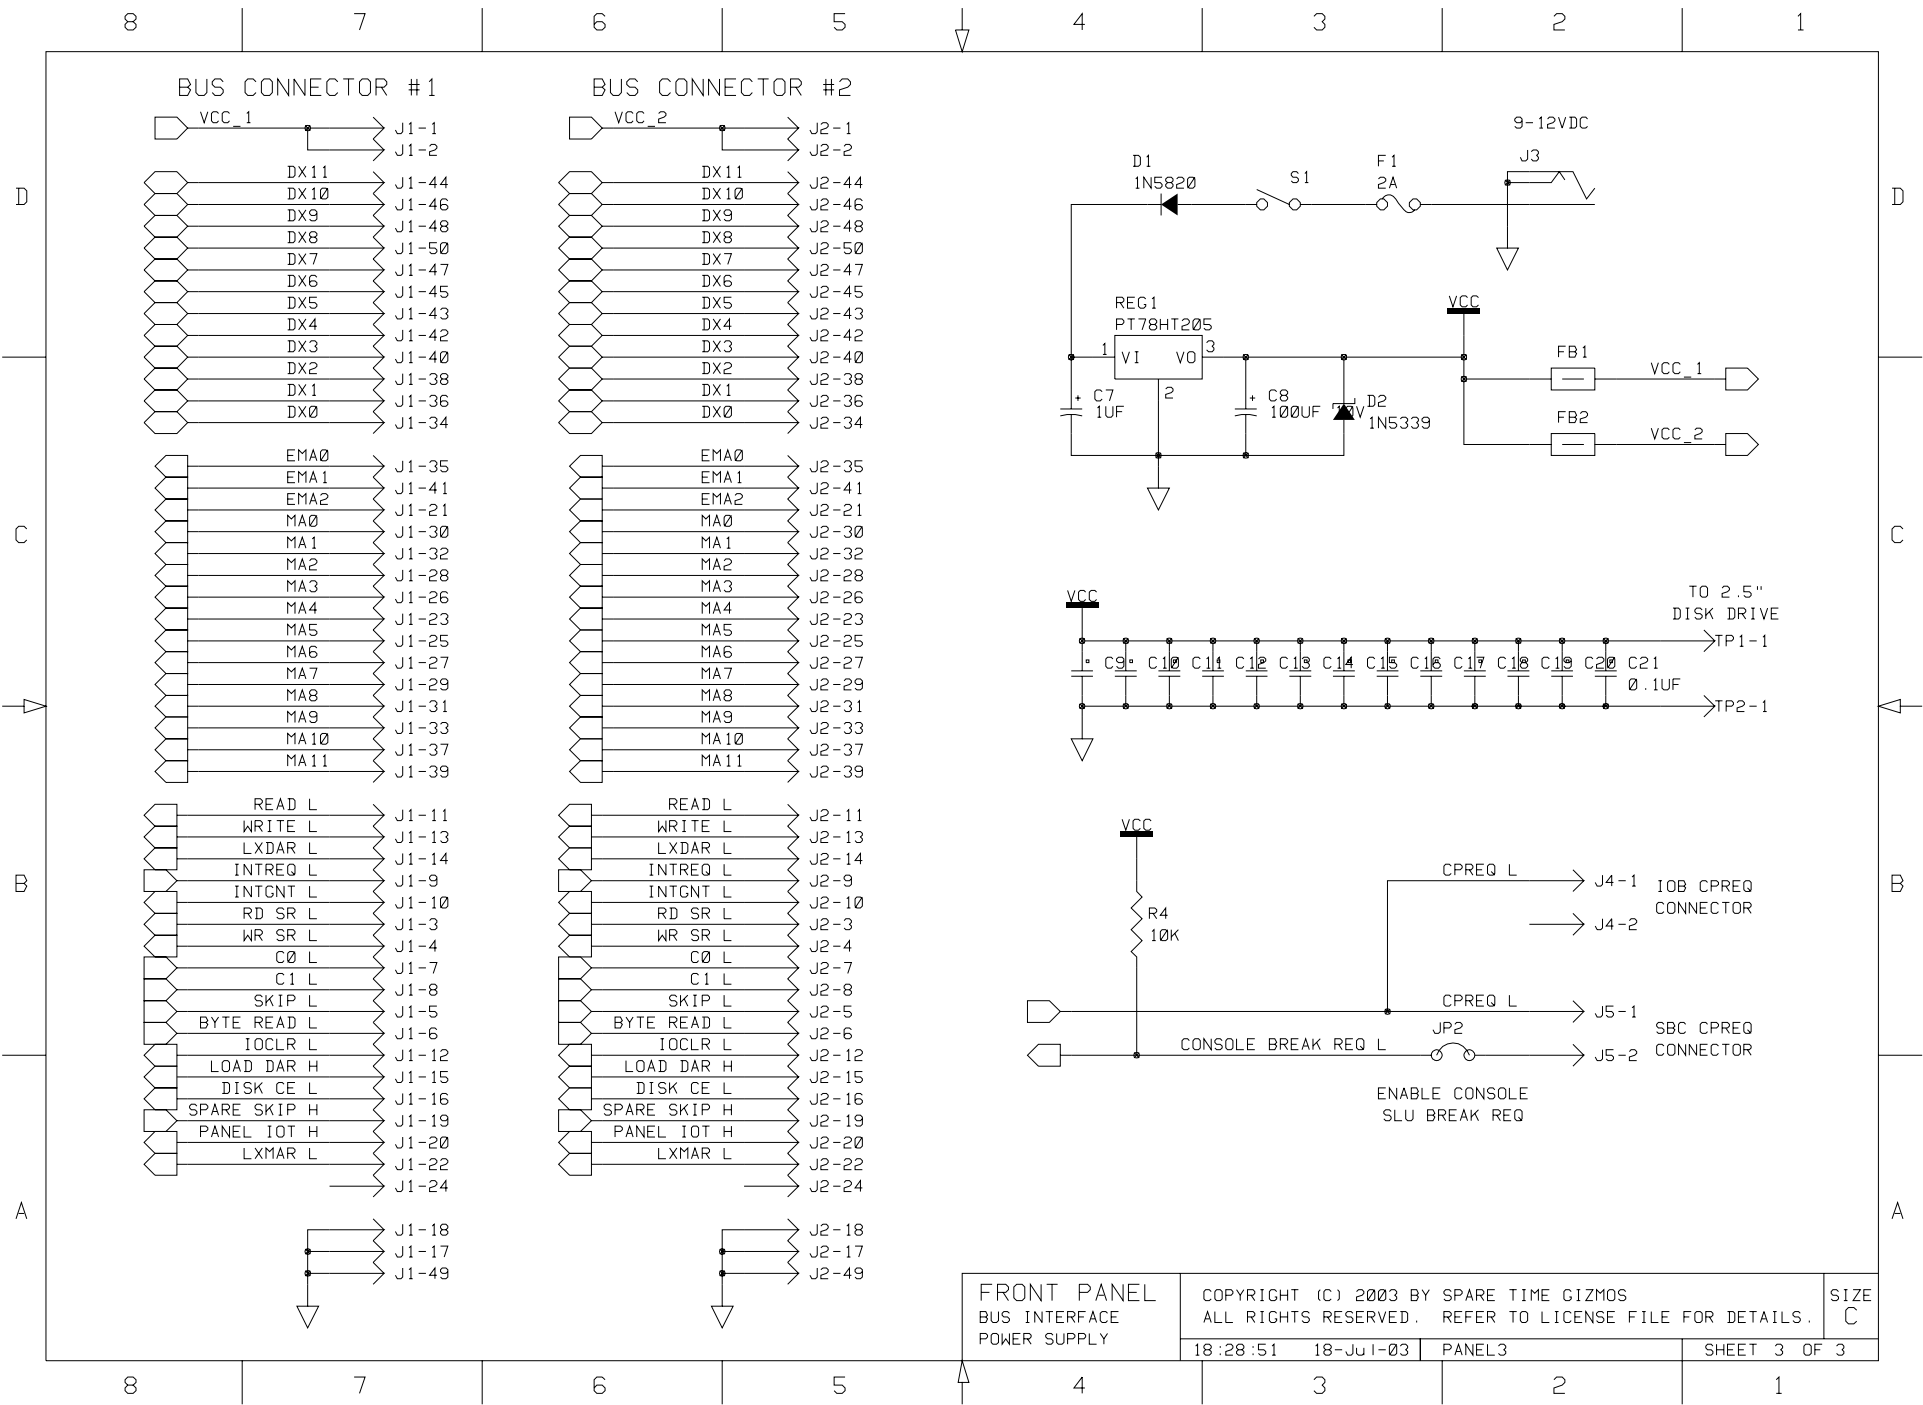

FRONT PANEL CONTROL LOGIC	COPYRIGHT (C) 2003 BY SPARE TIME GIZMOS ALL RIGHTS RESERVED. REFER TO LICENSE FILE FOR DETAILS.		SIZE C
	20:25:43	17-Jul-03	PANEL2

FRONT PANEL BUS INTERFACE POWER SUPPLY	COPYRIGHT (C) 2003 BY SPARE TIME GIZMOS ALL RIGHTS RESERVED. REFER TO LICENSE FILE FOR DETAILS.			SIZE C
	18:28:51	18-Jul-03	PANEL3	SHEET 3 OF 3